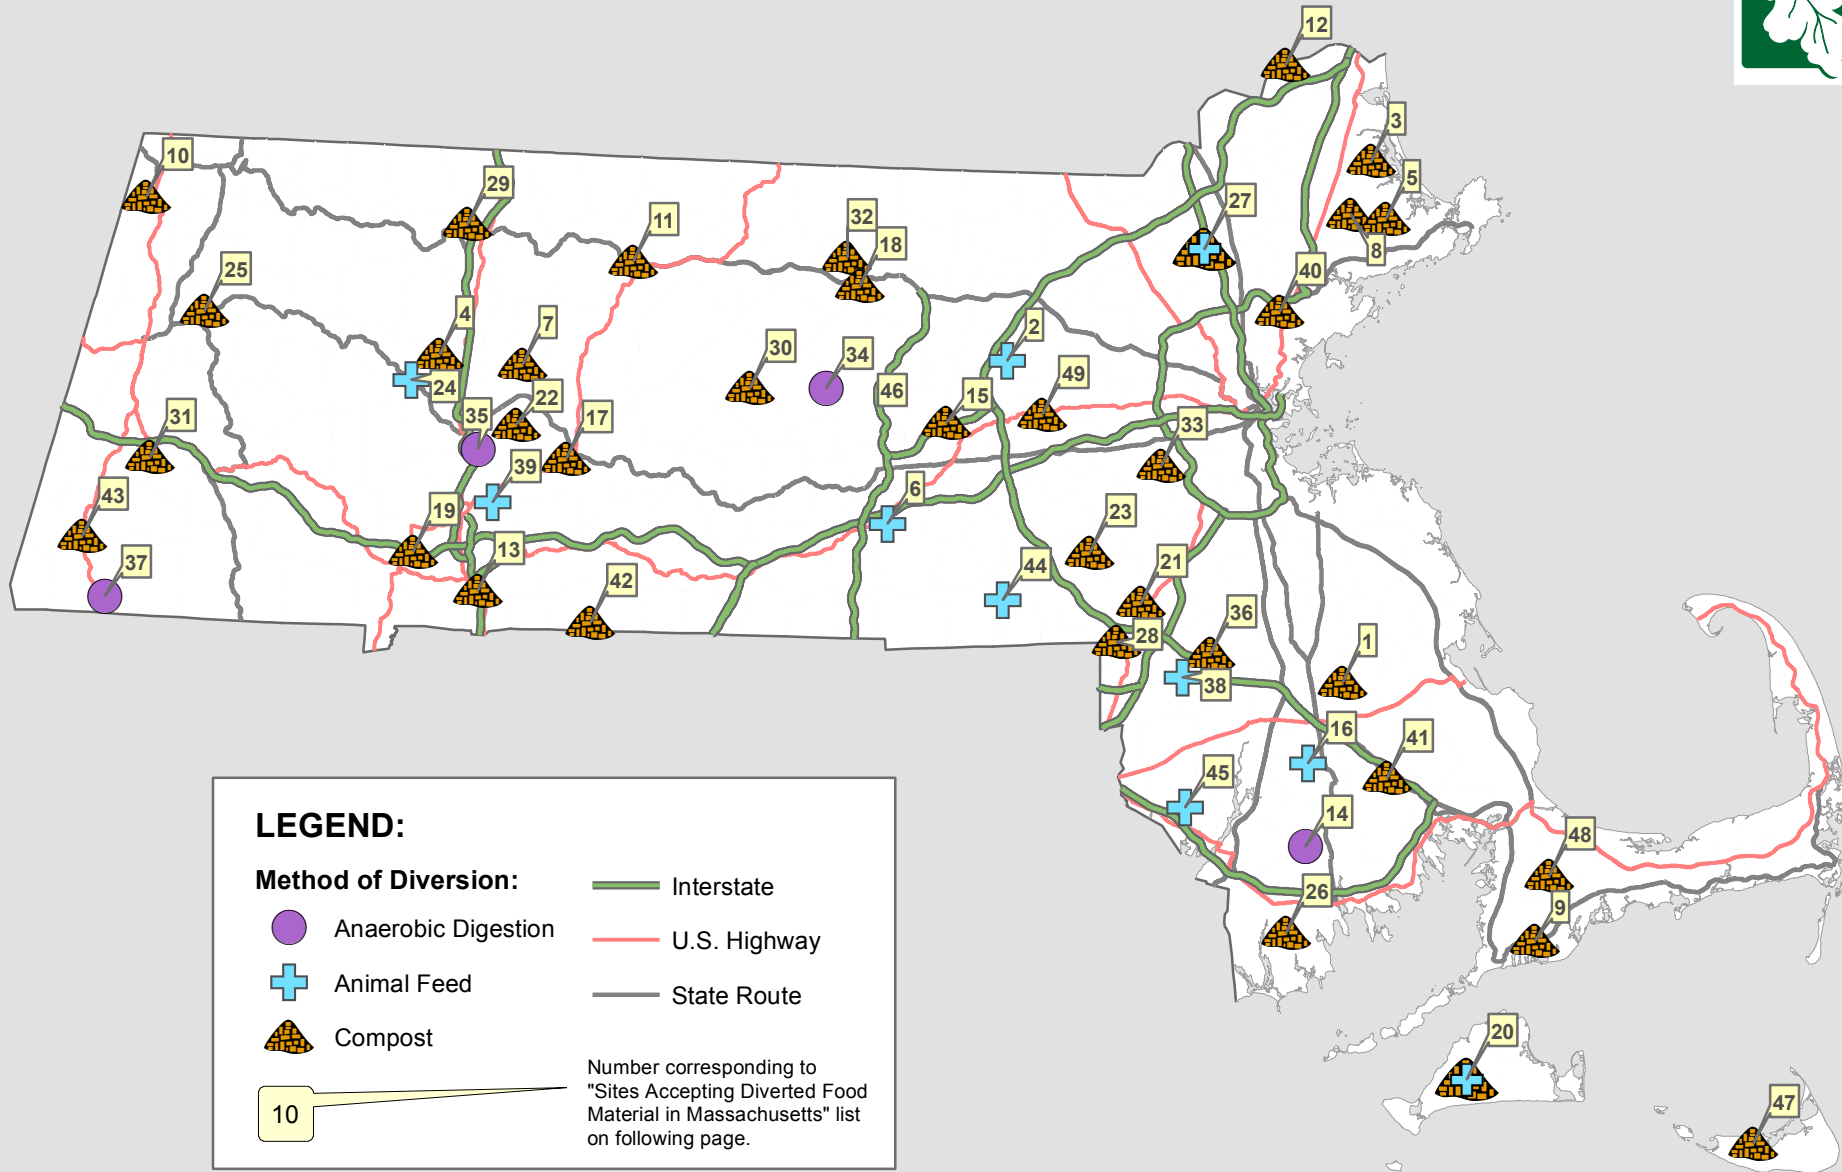

# Sites Accepting Diverted Food Material

DATA SOURCES:  
 - Major Roads: MassDOT - OTP, MassGIS June 2014  
 - Food Material Diverters: MassDEP BWP Sept 2014

## Sites Accepting Diverted Food Materials in Massachusetts

Refers to # on Map	Company	Street Address	City	Zip	Telephone	Contact	Avg.Tons Per Day	Description
14	CRMC Bio Energy	300 Samuel Barnet Blvd.	New Bedford	02740	(508) 339-3074	Thomas Yeransian	12	Anaerobic Digester (pilot)
15	Davidian Farm	500 Church St.	Northborough	01532	(508) 393-3444	Ed Davidian	15	Compost
16	Dooley's Stock Farm	51 Montgomery Rd.	Lakeville	02347	(508) 947-0251	Bill Dooley	n/a	Animal Feed
17	Farmer's Friend	George Hannum Road	Belchertown	01007	(413) 552-3688	Eugene Bernat	15	Compost
18	Fitchburg-Westminster Compost Site	101 Fitchburg Road (Rte 31)	Westminster	01473	(978) 355-6821	Tom Murray	70	Compost
19	Full Cycle Composting, Inc.	100 Sargent T.M. Dion Way	Westfield	01085	(413) 562-0193	Red Gagnon	15	Compost
20	Good Farm	1056 State Rd.	Tisbury	02568	(714) 785-0112	Jefferson Monroe	n/a	Animal Feed; Compost
21	Groundscapes Express	715 East St., Rte. 140	Wrentham	02093	(508) 384-7140	John Engwer	15	Compost
22	Hampshire College Farms	731 West St.	Amherst	01002	(413) 559-5348	Leslie Cox	15	Compost
23	Hidden Acres Farm / Cassidy Farm	11 Cassidy Lane	Medway	02053	(508) 269-1134	Jimmy Cassidy	15	Compost
24	Hilltown Grazers	5 North St.	Williamsburg	01096	(413) 588-7638		n/a	Animal Feed
25	Holiday Farm	150 Holiday Cottage Rd.	Dalton	01226	(413) 684-0444	Dicken Crane	15	Compost
26	King Fisher	756 Fisher Rd.	Dartmouth	02714	(508) 636-5771	Phil Demoranville	15	Compost
27	Krochmal Farm	1079 South St.	Tewksbury	01866	(978) 657-5906	John Cave	15	Animal Feed; Compost